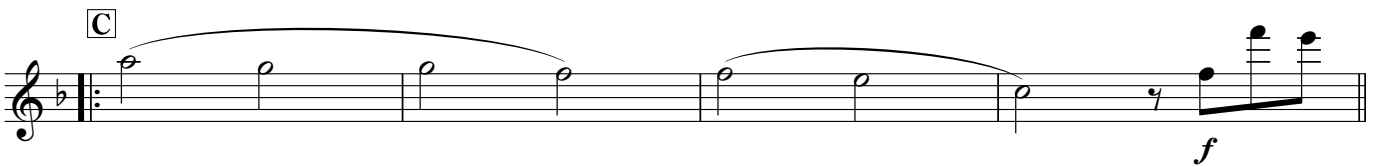

# ETERNAL PRAY

Full Orch. Version

池田公生

♩ = 66

ETERNAL PRAY

39

Musical staff 39: Treble clef, key signature of one flat. Measures 39-42. Melody with slurs and ties.

43

Musical staff 43: Treble clef, key signature of one flat. Measures 43-46. Melody with slurs and ties.

47

Musical staff 47: Treble clef, key signature of one flat. Measures 47-50. Melody with slurs and ties.

51

**F**

Musical staff 51: Treble clef, key signature of one flat. Measures 51-56. Rests.

57

Musical staff 57: Treble clef, key signature of one flat. Measures 57-62. Rests.

63

Musical staff 63: Treble clef, key signature of one flat. Measures 63-68. Rests, repeat sign, second ending.

77

Musical staff 77: Treble clef, key signature of one flat. Measures 77-80. Rests.